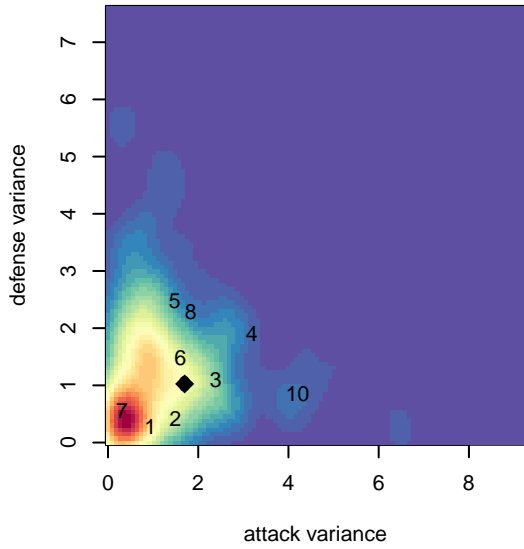

Eastside FC Red G00

Eastside FC
 Preston, WA
 G00 total strength=1922
 attack=52.35 defense=45.59
 spr league = Win RCL G00 Div 1
 notes= Bialek 2013

alt names used:
 Eastside FC G00 Red
 Eastside FC G00 Red A
 Eastside FC G00 Red A
 EASTSIDE FC G00 RED A (WA)
 Eastside FC G00 Red A
 EASTSIDE FC G00 RED A (WA)
 Eastside FC G00 Red A

Venues played:
 2016 US Club Regionals 2000
 2016 Nike Crossfire Challenge Super Group U'
 2016 Surf Cup Black U17
 2016 Win RCL G00 Div 1
 2016 FWRL G00
 2016 WYS Championship G00

Eastside FC Red G00
 Dots are actual minus expected GF (blue circles) and GA (red triangles).
 Blue line is smoothed change in attack strength. Red is smoothed change in defense strength.

**attack and defense variance (black dot)
relative to other teams
and top 10 in region**

**attack and defense rating
relative to others at age
and all opponents in last 13 months**

**attack and defense rating
relative to others at age
and all opponents in last 13 months**

Performance relative to 13 month average

Performance relative to 13 month average

Distribution of opponents
 Red = Lose zone, Blue = Win zone, Green = Even
 Black line separates win/lose zones

lot. A=Neither has attack advantage, B=Opponent has both attack and defense advantage, C=Opponent has both attack and defense disadvantage, D=Both have