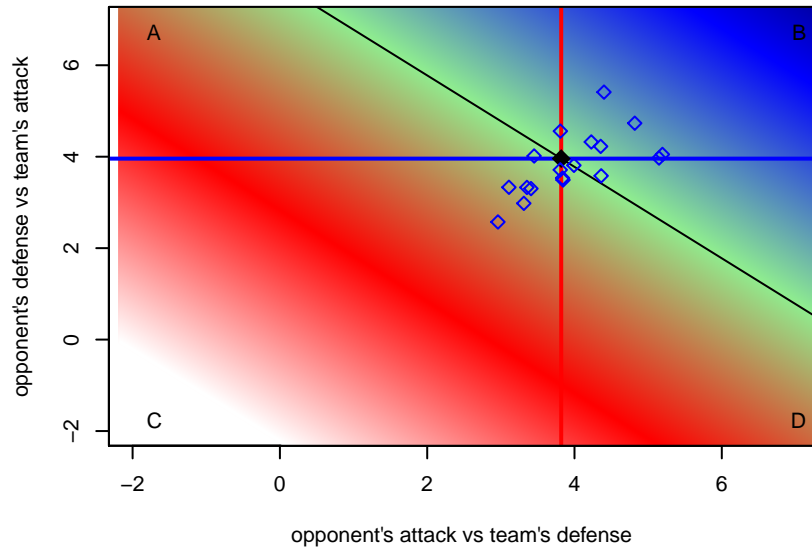

Venues played:
 2016 US Club Regionals 2000
 2016 Nike Crossfire Challenge Super Group U'
 2016 Surf Cup Black U17
 2016 Win RCL G00 Div 1
 2016 FWRL G00
 2016 WYS Championship G00

Eastside FC Red G00
 Dots are actual minus expected GF (blue circles) and GA (red triangles).
 Blue line is smoothed change in attack strength. Red is smoothed change in defense strength.

**attack and defense variance (black dot)
relative to other teams
and top 10 in region**

**attack and defense rating
relative to others at age
and all opponents in last 13 months**

**attack and defense rating
relative to others at age
and all opponents in last 13 months**

Performance relative to 13 month average

Performance relative to 13 month average

Distribution of opponents
 Red = Lose zone, Blue = Win zone, Green = Even
 Black line separates win/lose zones

lot. A=Neither has attack advantage, B=Opponent has both attack and defense advantage, C=Opponent has both attack and defense disadvantage, D=Both have