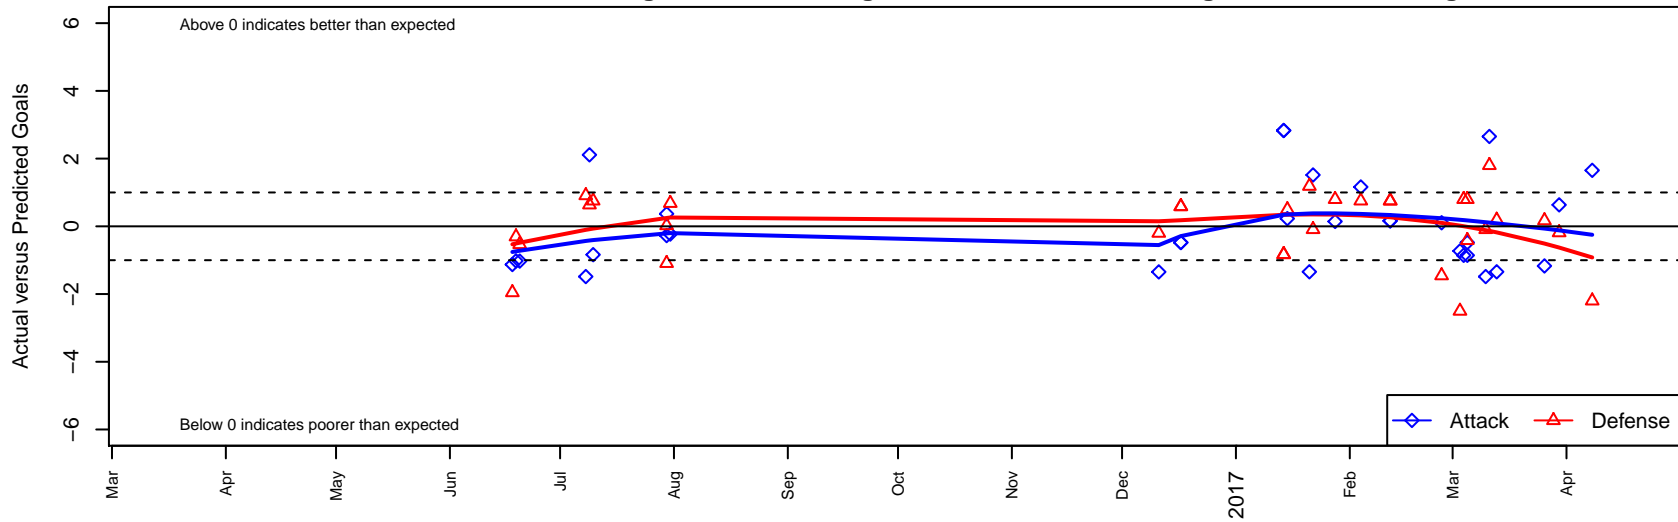

Eastside FC Red G00

Eastside FC
 Preston, WA
 G00 total strength=1922
 attack=52.35 defense=45.59
 spr league = Win RCL G00 Div 1
 notes= Bialek 2013

alt names used:
 Eastside FC G00 Red
 Eastside FC G00 Red A
 Eastside FC G00 Red A
 EASTSIDE FC G00 RED A (WA)
 Eastside FC G00 Red A
 EASTSIDE FC G00 RED A (WA)
 Eastside FC G00 Red A

Venues played:
 2016 US Club Regionals 2000
 2016 Nike Crossfire Challenge Super Group U'
 2016 Surf Cup Black U17
 2016 Win RCL G00 Div 1
 2016 FWRL G00
 2016 WYS Championship G00

Eastside FC Red G00
 Dots are actual minus expected GF (blue circles) and GA (red triangles).
 Blue line is smoothed change in attack strength. Red is smoothed change in defense strength.

**attack and defense variance (black dot)
relative to other teams
and top 10 in region**

**attack and defense rating
relative to others at age
and all opponents in last 13 months**

**attack and defense rating
relative to others at age
and all opponents in last 13 months**

Performance relative to 13 month average

Performance relative to 13 month average

Distribution of opponents
 Red = Lose zone, Blue = Win zone, Green = Even
 Black line separates win/lose zones

lot. A=Neither has attack advantage, B=Opponent has both attack and defense advantage, C=Opponent has both attack and defense disadvantage, D=Both have