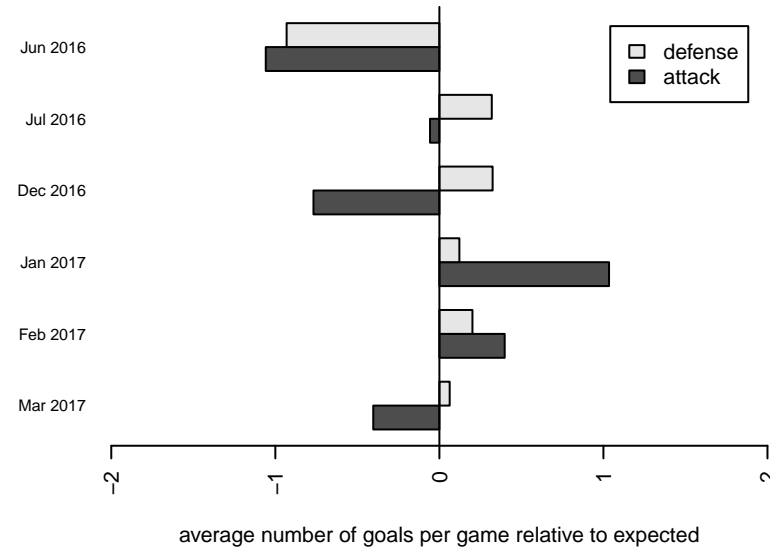

Eastside FC Red G00

Eastside FC
 Preston, WA
 G00 total strength=1922
 attack=52.35 defense=45.59
 spr league = Win RCL G00 Div 1
 notes= Bialek 2013

alt names used:
 Eastside FC G00 Red
 Eastside FC G00 Red A
 Eastside FC G00 Red A
 EASTSIDE FC G00 RED A (WA)
 Eastside FC G00 Red A
 EASTSIDE FC G00 RED A (WA)
 Eastside FC G00 Red A

Venues played:
 2016 US Club Regionals 2000
 2016 Nike Crossfire Challenge Super Group U'
 2016 Surf Cup Black U17
 2016 Win RCL G00 Div 1
 2016 FWRL G00
 2016 WYS Championship G00

Eastside FC Red G00
 Dots are actual minus expected GF (blue circles) and GA (red triangles).
 Blue line is smoothed change in attack strength. Red is smoothed change in defense strength.

**attack and defense variance (black dot)
relative to other teams
and top 10 in region**

**attack and defense rating
relative to others at age
and all opponents in last 13 months**

**attack and defense rating
relative to others at age
and all opponents in last 13 months**

Performance relative to 13 month average

Performance relative to 13 month average

Distribution of opponents
 Red = Lose zone, Blue = Win zone, Green = Even
 Black line separates win/lose zones

lot. A=Neither has attack advantage, B=Opponent has both attack and defense advantage, C=Opponent has both attack and defense disadvantage, D=Both have