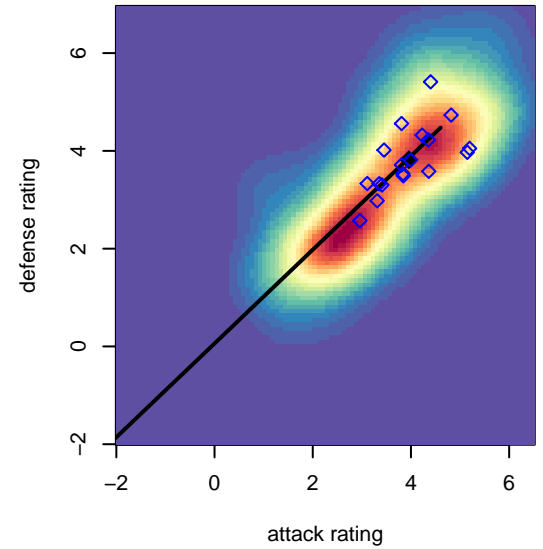

Eastside FC Red G00

Eastside FC
 Preston, WA
 G00 total strength=1922
 attack=52.35 defense=45.59
 spr league = Win RCL G00 Div 1
 notes= Bialek 2013

alt names used:
 Eastside FC G00 Red
 Eastside FC G00 Red A
 Eastside FC G00 Red A
 EASTSIDE FC G00 RED A (WA)
 Eastside FC G00 Red A
 EASTSIDE FC G00 RED A (WA)
 Eastside FC G00 Red A

Venues played:
 2016 US Club Regionals 2000
 2016 Nike Crossfire Challenge Super Group U'
 2016 Surf Cup Black U17
 2016 Win RCL G00 Div 1
 2016 FWRL G00
 2016 WYS Championship G00

Eastside FC Red G00
 Dots are actual minus expected GF (blue circles) and GA (red triangles).
 Blue line is smoothed change in attack strength. Red is smoothed change in defense strength.

**attack and defense variance (black dot)
relative to other teams
and top 10 in region**

**attack and defense rating
relative to others at age
and all opponents in last 13 months**

**attack and defense rating
relative to others at age
and all opponents in last 13 months**

Performance relative to 13 month average

Performance relative to 13 month average

Distribution of opponents
 Red = Lose zone, Blue = Win zone, Green = Even
 Black line separates win/lose zones

lot. A=Neither has attack advantage, B=Opponent has both attack and defense advantage, C=Opponent has both attack and defense disadvantage, D=Both have