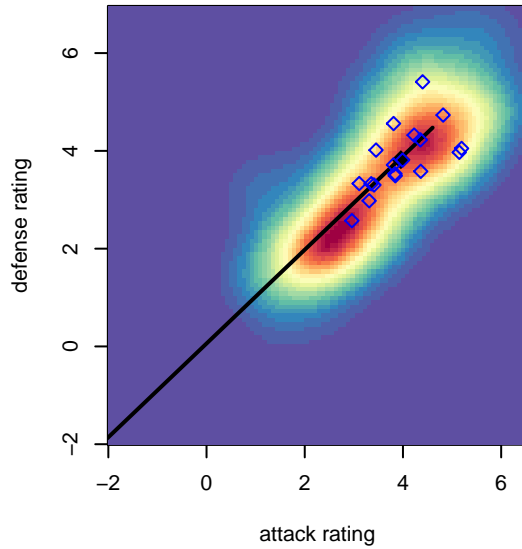

Eastside FC Red G00

Eastside FC
 Preston, WA
 G00 total strength=1922
 attack=52.35 defense=45.59
 spr league = Win RCL G00 Div 1
 notes= Bialek 2013

alt names used:
 Eastside FC G00 Red
 Eastside FC G00 Red A
 Eastside FC G00 Red A
 EASTSIDE FC G00 RED A (WA)
 Eastside FC G00 Red A
 EASTSIDE FC G00 RED A (WA)
 Eastside FC G00 Red A

Venues played:
 2016 US Club Regionals 2000
 2016 Nike Crossfire Challenge Super Group U'
 2016 Surf Cup Black U17
 2016 Win RCL G00 Div 1
 2016 FWRL G00
 2016 WYS Championship G00

Eastside FC Red G00
 Dots are actual minus expected GF (blue circles) and GA (red triangles).
 Blue line is smoothed change in attack strength. Red is smoothed change in defense strength.

**attack and defense variance (black dot)
relative to other teams
and top 10 in region**

**attack and defense rating
relative to others at age
and all opponents in last 13 months**

**attack and defense rating
relative to others at age
and all opponents in last 13 months**

Performance relative to 13 month average

Performance relative to 13 month average

Distribution of opponents
 Red = Lose zone, Blue = Win zone, Green = Even
 Black line separates win/lose zones

lot. A=Neither has attack advantage, B=Opponent has both attack and defense advantage, C=Opponent has both attack and defense disadvantage, D=Both have