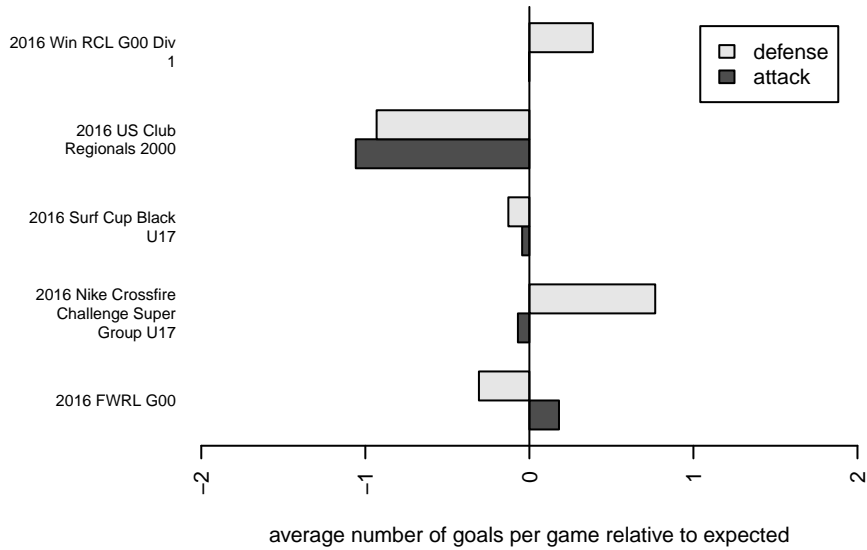

Eastside FC Red G00

Eastside FC
 Preston, WA
 G00 total strength=1922
 attack=52.35 defense=45.59
 spr league = Win RCL G00 Div 1
 notes= Bialek 2013

alt names used:
 Eastside FC G00 Red
 Eastside FC G00 Red A
 Eastside FC G00 Red A
 EASTSIDE FC G00 RED A (WA)
 Eastside FC G00 Red A
 EASTSIDE FC G00 RED A (WA)
 Eastside FC G00 Red A

Venues played:
 2016 US Club Regionals 2000
 2016 Nike Crossfire Challenge Super Group U'
 2016 Surf Cup Black U17
 2016 Win RCL G00 Div 1
 2016 FWRL G00
 2016 WYS Championship G00

Eastside FC Red G00
 Dots are actual minus expected GF (blue circles) and GA (red triangles).
 Blue line is smoothed change in attack strength. Red is smoothed change in defense strength.

**attack and defense variance (black dot)
relative to other teams
and top 10 in region**

**attack and defense rating
relative to others at age
and all opponents in last 13 months**

**attack and defense rating
relative to others at age
and all opponents in last 13 months**

Performance relative to 13 month average

Performance relative to 13 month average

Distribution of opponents
 Red = Lose zone, Blue = Win zone, Green = Even
 Black line separates win/lose zones

lot. A=Neither has attack advantage, B=Opponent has both attack and defense advantage, C=Opponent has both attack and defense disadvantage, D=Both have